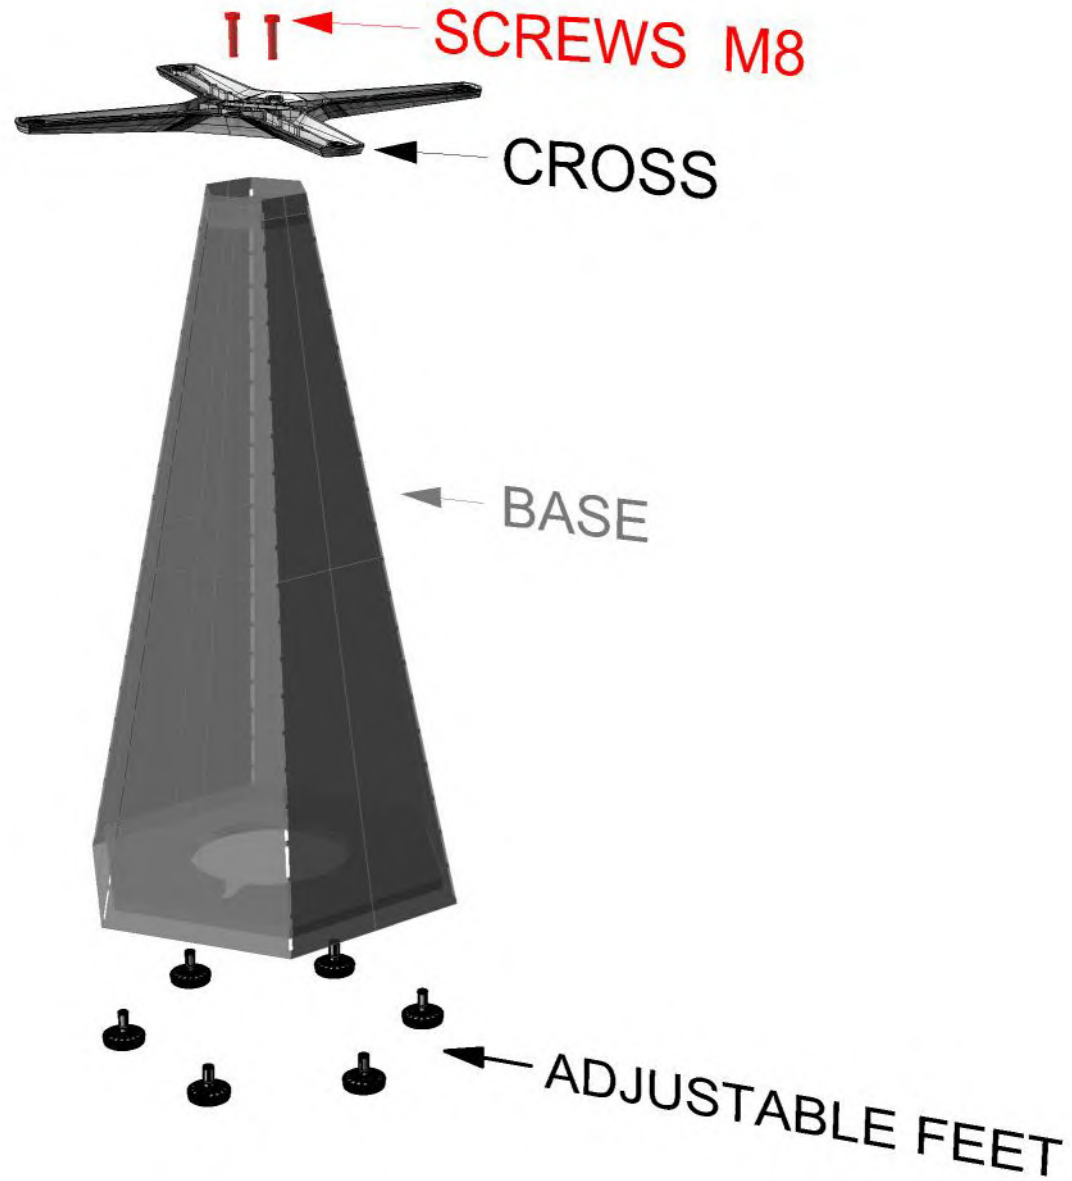

BASE BLADE RUNNER ZINC / IRON

BLADE RUNNER zinc/iron

PF STILE
BLADE RUNNER zinc/iron

BLADE RUNNER zinc/iron

vite M5 x 16mm
screw M5 x16mm
vis M5 x 16mm

blocca cavo
cable stop
bloque câble

led
clip

clip

cavo/cable/càble

clip

blocca cavo
cable stop
bloque câble

clip