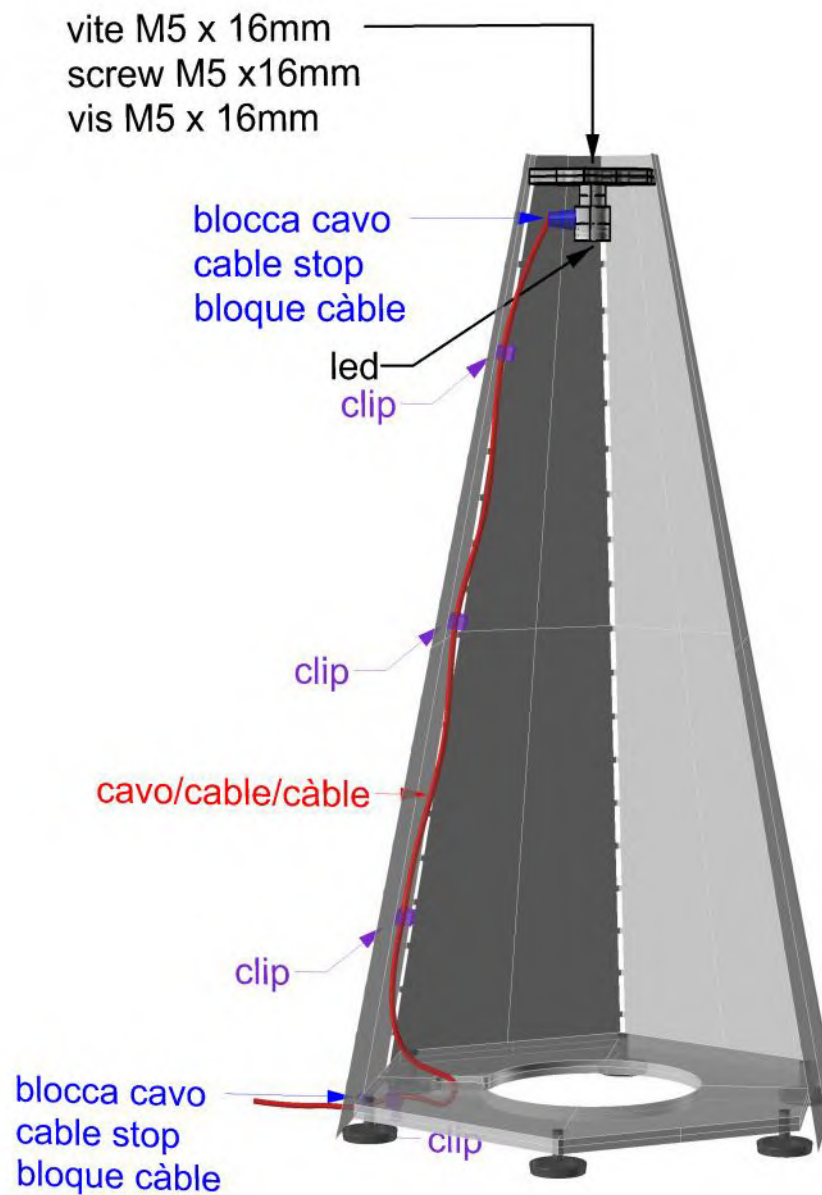

BASE BLADE RUNNER ZINC / IRON

BLADE RUNNER zinc/iron

PF STILE
BLADE RUNNER zinc/iron

BLADE RUNNER zinc/iron

vite M5 x 16mm
screw M5 x16mm
vis M5 x 16mm

blocca cavo
cable stop
bloque câble

led
clip

clip

cavo/cable/càble

clip

blocca cavo
cable stop
bloque câble

clip