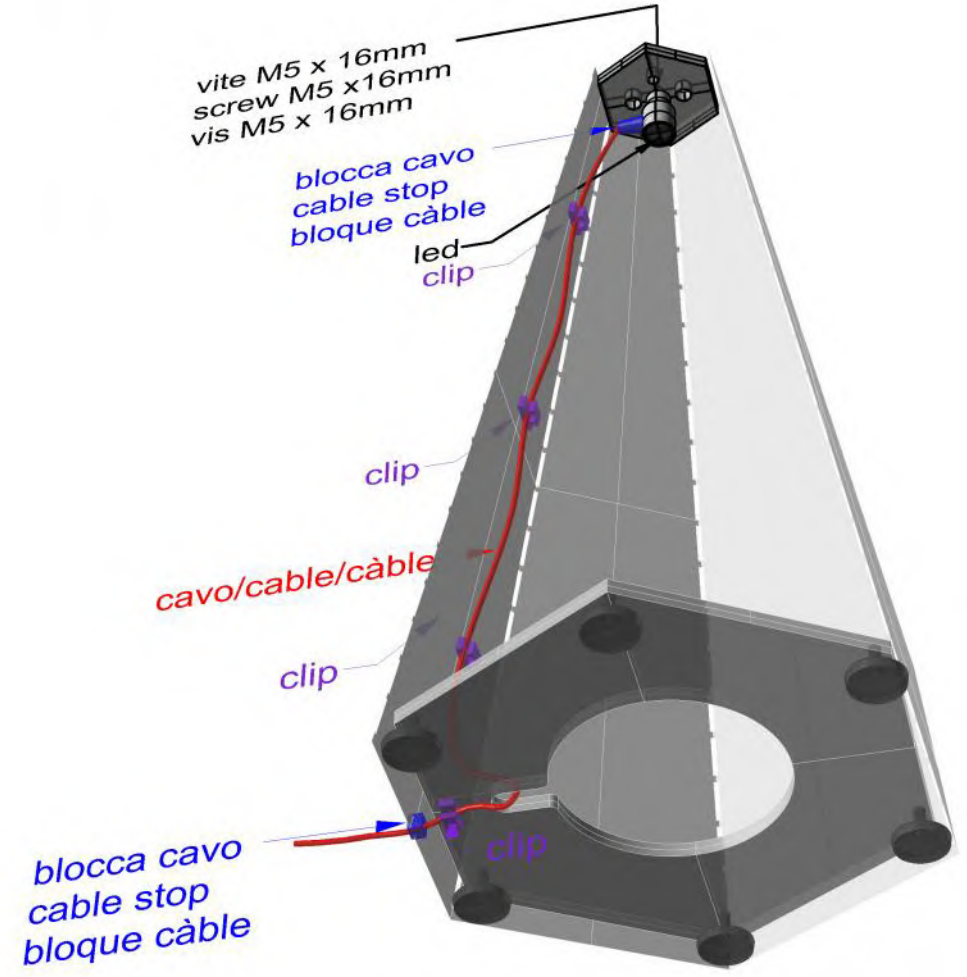

BASE BLADE RUNNER ZINC / IRON

BLADE RUNNER zinc/iron

PF STILE
BLADE RUNNER zinc/iron

BLADE RUNNER zinc/iron

vite M5 x 16mm
screw M5 x16mm
vis M5 x 16mm

blocca cavo
cable stop
bloque câble

led
clip

clip

cavo/cable/càble

clip

blocca cavo
cable stop
bloque câble

clip