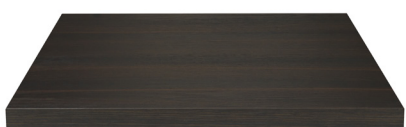

# MELAMINE 38 TOPS

Top in water repellent chipboard, covered in melamine foil.  
ABS edge in the color and polyurethane glue and four M6 steel  
compasses for fixing cross "star"

1. WHITE

2. WENGÈ TORTONA

## STANDARD DIMENTIONS

590 x 590 mm

9 kg

690 x 690 mm

12 kg

790 x 790 mm

16 kg

## TECHNICAL FEATURES

- Water repellent (wengè tortona, sonoma oak)
- 4 M6 steel compasses for cross "star"
- 38 mm depht
- ABS edge with polyurethane glue