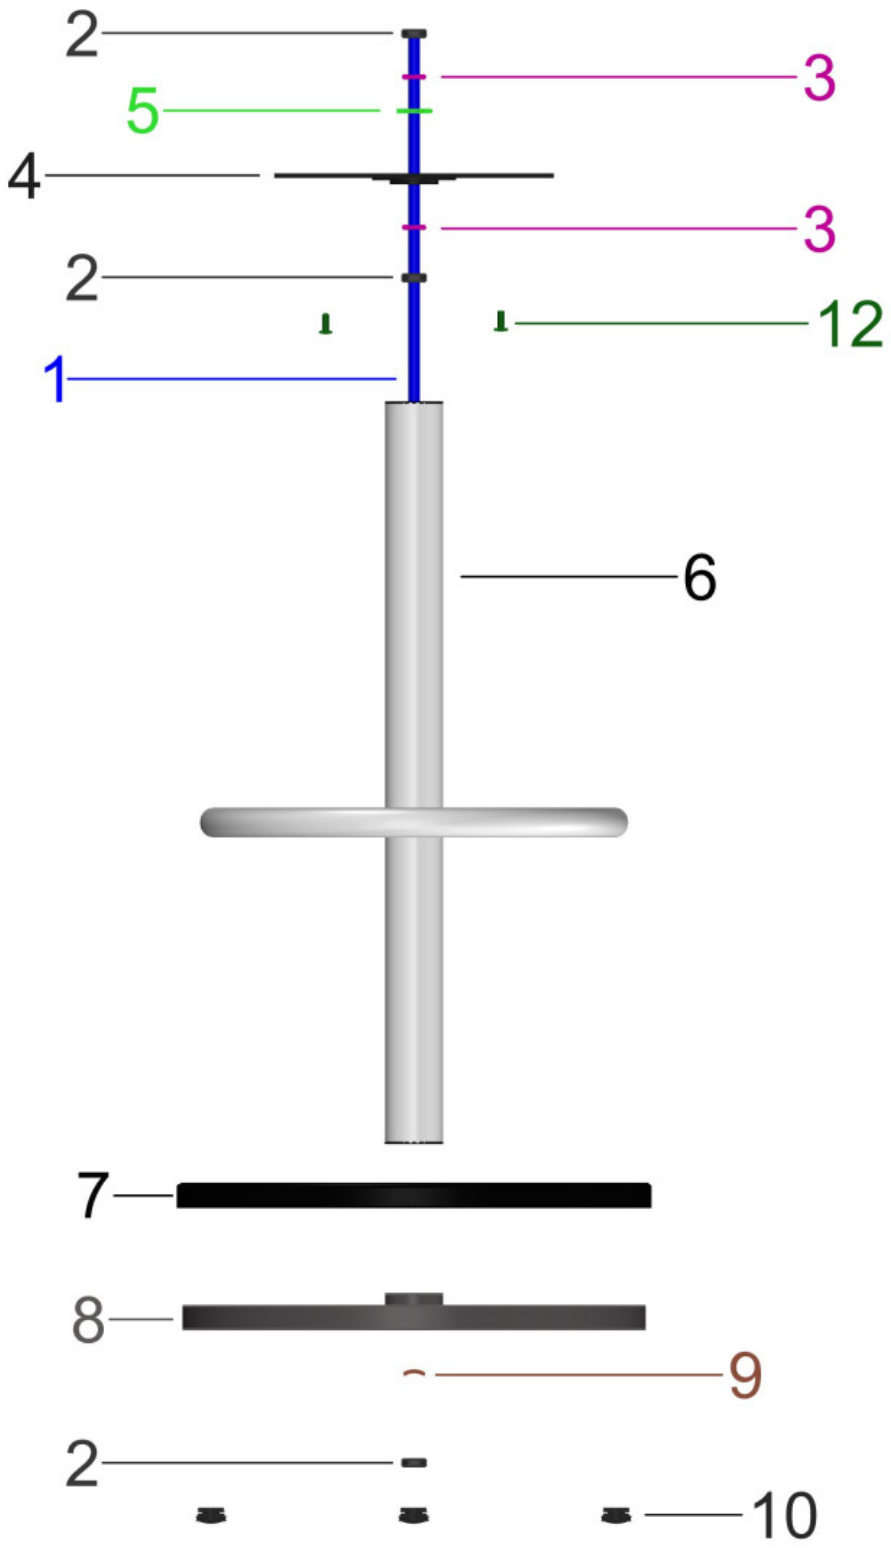

STOOL 530 GALAXY

Legend

- 1. Threaded rod M10
- 2. Bolt M10
- 3. Notched washer
- 4. Plate
- 5. Washer \varnothing 30 mm
- 6. Frame
- 7. Cover
- 8. Ballast
- 9. Curved washer
- 10. Feet
- 11. Seat
- 12. Screws M6 under seat